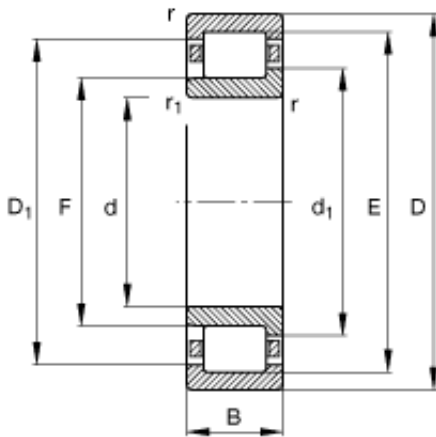

NACHI BEARINGS LTD

20 mm x 52 mm x 15 mm FAG NJ304-E-TVP2 Cylindrical Roller Bearings

Bearing No. NJ304-E-TVP2

NJ304-E-TVP2 Bearing 2D drawings and 3D CAD models

Size	20x52x15 mm
Bore Diameter	20 mm
Outer Diameter	52 mm
Width	15 mm
d	20 mm
D	52 mm
B	15 mm
D ₁	42,4 mm
D _{a max}	45 mm
d ₁	31,3 mm
d _{a max}	27 mm
d _{a min}	24 mm
d _{c min}	33 mm
F	27,5 mm
r _{1 min}	0,6 mm
r _{a max}	1 mm
r _{min}	1,1 mm
s	1 mm / Axial displacement facility from central position
m	0,156 kg / Weight
C _r	37500 N / Dynamic load rating (radial)
C _{0r}	27000 N / Static load rating (radial)
n _G	17200 1/min / Limiting

NACHI BEARINGS LTD

	speed
n_B	12100 1/min / Reference speed
C_{ur}	3850 N